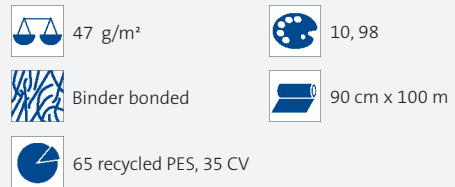

Specifications

EU-Origin

Oeko-Tex 100

CARE TREATMENT

We recommend that trials and subsequent care treatments are carried out before production commences.

All figures quoted are target values and subject to normal variations in production.